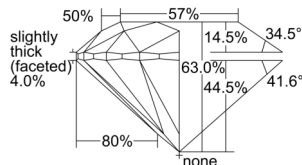

GIA®

FACSIMILE

GIA NATURAL DIAMOND DOSSIER®

August 21, 2024
GIA Report Number 7506236144
Shape and Cutting Style ..... Round Brilliant
Measurements ..... 5.23 - 5.27 x 3.31 mm

GRADING RESULTS

Carat Weight ..... 0.56 carat
Color Grade ..... E
Clarity Grade VVS1
Cut Grade ..... Excellent

ADDITIONAL GRADING INFORMATION

Polish ..... Excellent
Symmetry ..... Excellent
Fluorescence ..... Strong Blue
Clarity Characteristics..... Pinpoint, Feather, Surface Graining
Inspection(s): GIA 7506236144

GIA REPORT 7506236144

Verify this report at GIA.edu

PROPORTIONS

Profile to actual proportions

GRADING SCALES

GIA COLOR SCALE

COLORLESS	D
	E
	F
	G
	H
	I
	J
NEAR COLORLESS	K
	L
Faint	M
	N
	O
	P
	Q
	R
	S
	T
	U
	V
	W
	X
	Y
Light	Z

GIA CLARITY SCALE

FLAWLESS	INTERNAL FLAWLESS	VERY VERY SLIGHTLY INCLUDED	VERY SLIGHTLY INCLUDED	SLIGHTLY INCLUDED	INCLUDED	FLAWLESS
						VVS₁
VVS₂	VS₁	VS₂	SI₁	SI₂	I₁	I₂
						I₃

GIA CUT SCALE

EXCELLENT
VERY GOOD
GOOD
FAIR
POOR