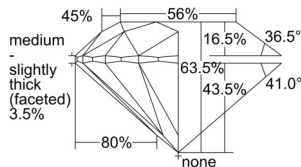

GIA®

FACSIMILE

GIA REPORT 7506236769

Verify this report at [GIA.edu](https://www.gia.edu)

GIA NATURAL DIAMOND DOSSIER®

August 21, 2024
GIA Report Number 7506236769
Shape and Cutting Style ..... Round Brilliant
Measurements ..... 5.60 - 5.64 x 3.57 mm

GRADING RESULTS

Carat Weight ..... 0.70 carat
Color Grade ..... D
Clarity Grade VVS2
Cut Grade ..... Excellent

ADDITIONAL GRADING INFORMATION

Polish ..... Excellent
Symmetry ..... Excellent
Fluorescence ..... Medium Blue
Clarity Characteristics..... Pinpoint, Indented Natural
Inscription(s): GIA 7506236769

PROPORTIONS

Profile to actual proportions

GRADING SCALES

GIA COLOR SCALE

COLOREDNESS	D
	E
	F
	G
	H
	I
	J
NEAR COLORLESS	K
	L
FAIN	M
	N
	O
	P
	Q
VERY LIGHT	R
	S
	T
	U
	V
	W
	X
	Y
LIGHT	Z

GIA CLARITY SCALE

FLAWLESS	VERY VERY SLIGHTLY INCLUDED	VS₁	VS₂	VS₁	VS₂	SI₁	SI₂	I₁	I₂	I₃		
											FLAWLESS	INTERNALLY FLAWLESS

GIA CUT SCALE

EXCELLENT
VERY GOOD
GOOD
FAIR
POOR