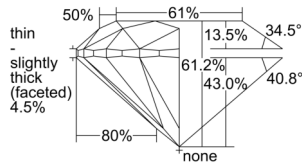

GIA®

FACSIMILE

GIA REPORT

7506238612

Verify this report at GIA.edu

GIA NATURAL DIAMOND DOSSIER®

August 21, 2024
GIA Report Number 7506238612
Shape and Cutting Style ..... Round Brilliant
Measurements ..... 6.11 - 6.18 x 3.76 mm

GRADING RESULTS

Carat Weight ..... 0.90 carat
Color Grade I
Clarity Grade VS2
Cut Grade ..... Excellent

ADDITIONAL GRADING INFORMATION

Polish ..... Excellent
Symmetry ..... Very Good
Fluorescence ..... None
Clarity Characteristics ..... Cloud
Inscription(s): GIA 7506238612

PROPORTIONS

GRADING SCALES

GIA COLOR SCALE

COLORLESS	D
	E
	F
	G
	H
	I
	J
NEAR COLORLESS	K
	L
FAIN	M
	N
	O
	P
	Q
	R
	S
	T
	U
	V
	W
	X
	Y
LIGHT	Z

GIA CLARITY SCALE

FLAWLESS	VERY VERY SLIGHTLY INCLUDED	VS₁	VS₂	VS₁	VS₂	SI₁	SI₂	I₁	I₂	I₃	
											FLAWLESS
INTERNALLY FLAWLESS	VERY SLIGHTLY INCLUDED										

GIA CUT SCALE

EXCELLENT
VERY GOOD
GOOD
FAIR
POOR