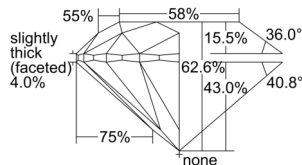

GIA®

FACSIMILE

GIA REPORT

7506241147

Verify this report at GIA.edu

GIA NATURAL DIAMOND DOSSIER®

August 23, 2024
GIA Report Number 7506241147
Shape and Cutting Style ..... Round Brilliant
Measurements ..... 5.60 - 5.64 x 3.52 mm

GRADING RESULTS

Carat Weight ..... 0.70 carat
Color Grade ..... E
Clarity Grade VS2
Cut Grade ..... Excellent

ADDITIONAL GRADING INFORMATION

Polish ..... Excellent
Symmetry ..... Excellent
Fluorescence ..... None
Clarity Characteristics ..... Feather, Crystal, Cloud
Inscription(s): GIA 7506241147

PROPORTIONS

Profile to actual proportions

GRADING SCALES

GIA COLOR SCALE

COLORED	D
	E
	F
	G
	H
	I
	J
NEAR COLORLESS	K
	L
FAIN	M
	N
	O
	P
VERY LIGHT	Q
	R
	S
	T
	U
	V
	W
	X
	Y
LIGHT	Z

GIA CLARITY SCALE

FLAWLESS	FLAWLESS		
		EXCELLENT	
INTERNALLY FLAWLESS	VVS₁		
		VERY GOOD	
VVS₂	VS₁		
		GOOD	
VS₂	SI₁		
SI₂		FAIR	
	I₁		POOR
I₂			
I₃			

GIA CUT SCALE

EXCELLENT
VERY GOOD
GOOD
FAIR
POOR