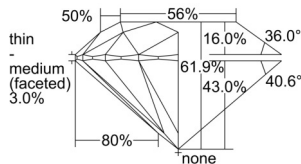

GIA®

FACSIMILE

GIA REPORT 7506244731

Verify this report at GIA.edu

GIA NATURAL DIAMOND DOSSIER®

August 22, 2024
GIA Report Number 7506244731
Shape and Cutting Style ..... Round Brilliant
Measurements ..... 4.34 - 4.38 x 2.70 mm

GRADING RESULTS

Carat Weight ..... 0.31 carat
Color Grade ..... G
Clarity Grade VS2
Cut Grade ..... Excellent

ADDITIONAL GRADING INFORMATION

Polish ..... Excellent
Symmetry ..... Excellent
Fluorescence ..... None
Clarity Characteristics ..... Crystal, Cloud
Inscription(s): GIA 7506244731

PROPORTIONS

Profile to actual proportions

GRADING SCALES

GIA COLOR SCALE	GIA CLARITY SCALE	GIA CUT SCALE	
D	FLAWLESS	EXCELLENT	
E	INTERNALLY FLAWLESS		
F		VVS₁	VERY GOOD
G	VVS₂		
H	VS₁	GOOD	
I	VS₂		
J	SI₁	FAIR	
K	SI₂		
L	I₁	POOR	
M			
N			
O	I₂		
P			
Q	I₃		
R			
S			
T			
U			
V			
W			
X			
Y			
Z