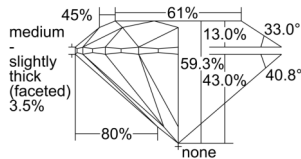

GIA®

FACSIMILE

GIA NATURAL DIAMOND DOSSIER®

August 21, 2024
GIA Report Number 7506245751
Shape and Cutting Style ..... Round Brilliant
Measurements ..... 6.03 - 6.06 x 3.58 mm

GRADING RESULTS

Carat Weight ..... 0.80 carat
Color Grade ..... H
Clarity Grade S11
Cut Grade ..... Excellent

ADDITIONAL GRADING INFORMATION

Polish ..... Excellent
Symmetry ..... Excellent
Fluorescence ..... None
Clarity Characteristics ..... Crystal, Cloud
Inscription(s): GIA 7506245751

GIA REPORT 7506245751

Verify this report at GIA.edu

PROPORTIONS

Profile to actual proportions

GRADING SCALES

GIA COLOR SCALE	GIA CLARITY SCALE	GIA CUT SCALE	
D	FLAWLESS	EXCELLENT	
E	INTERNALLY FLAWLESS		
F		VVS₁	VERY GOOD
G	VVS₂		
H	VS₁	GOOD	
I	VS₂		
J	S1₁	FAIR	
K	S1₂		
L	I₁	POOR	
M	I₂		
N	I₃		
O			
P			
Q			
R			
S			
T			
U			
V			
W			
X			
Y			
Z