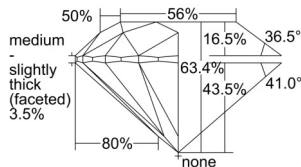

GIA®

FACSIMILE

GIA REPORT 7506248845

Verify this report at gia.edu

GIA NATURAL DIAMOND DOSSIER®

August 22, 2024
GIA Report Number 7506248845
Shape and Cutting Style ..... Round Brilliant
Measurements ..... 5.05 - 5.10 x 3.22 mm

GRADING RESULTS

Carat Weight ..... 0.51 carat
Color Grade ..... F
Clarity Grade VS1
Cut Grade ..... Excellent

ADDITIONAL GRADING INFORMATION

Polish ..... Excellent
Symmetry ..... Excellent
Fluorescence ..... None
Clarity Characteristics ..... Cloud, Pinpoint
Inscription(s): GIA 7506248845

PROPORTIONS

Profile to actual proportions

GRADING SCALES

GIA COLOR SCALE

COLORLESS	D
	E
	F
	G
	H
	I
	J
NEAR COLORLESS	K
	L
Faint	M
	N
	O
	P
Very Light	Q
	R
	S
	T
	U
	V
Light	W
	X
	Y
	Z

GIA CLARITY SCALE

FLAWLESS	VERY VERY SLIGHTLY INCLUDED	VS₁	VS₂	VS₁	VS₂	SI₁	SI₂	I₁	I₂	I₃			
											VERY SLIGHTLY INCLUDED	SLIGHTLY INCLUDED	INCLUDED

GIA CUT SCALE

EXCELLENT
VERY GOOD
GOOD
FAIR
POOR