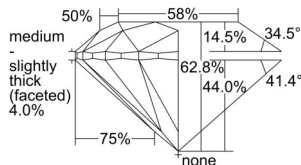

GIA®

FACSIMILE

GIA REPORT 7506253214

Verify this report at GIA.edu

GIA NATURAL DIAMOND DOSSIER®

August 23, 2024
GIA Report Number 7506253214
Shape and Cutting Style ..... Round Brilliant
Measurements ..... 5.43 - 5.45 x 3.42 mm

GRADING RESULTS

Carat Weight ..... 0.62 carat
Color Grade ..... J
Clarity Grade S11
Cut Grade ..... Excellent

ADDITIONAL GRADING INFORMATION

Polish ..... Excellent
Symmetry ..... Excellent
Fluorescence ..... Faint
Clarity Characteristics..... Crystal, Cloud, Knot
Inscription(s): GIA 7506253214

PROPORTIONS

Profile to actual proportions

GRADING SCALES

GIA COLOR SCALE	GIA CLARITY SCALE	GIA CUT SCALE	
D	FLAWLESS	EXCELLENT	
E	INTERNALLY FLAWLESS		
F		VVS₁	VERY GOOD
G	VVS₂		
H	VS₁	GOOD	
I	VS₂		
J	S1₁	FAIR	
K	S1₂		
L	I₁	POOR	
M	I₂		
N	I₃		
O			
P			
Q			
R			
S			
T			
U			
V			
W			
X			
Y			
Z