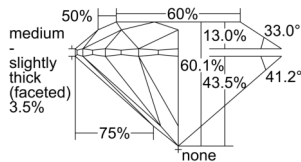

GIA®

FACSIMILE

GIA NATURAL DIAMOND DOSSIER®

August 22, 2024
GIA Report Number 7506254106
Shape and Cutting Style ..... Round Brilliant
Measurements ..... 4.34 - 4.37 x 2.62 mm

GRADING RESULTS

Carat Weight ..... 0.30 carat
Color Grade L
Clarity Grade S11
Cut Grade ..... Excellent

ADDITIONAL GRADING INFORMATION

Polish ..... Excellent
Symmetry ..... Excellent
Fluorescence ..... Faint
Clarity Characteristics ..... Crystal, Cloud
Inscription(s): GIA 7506254106

GIA REPORT 7506254106

Verify this report at GIA.edu

PROPORTIONS

Profile to actual proportions

GRADING SCALES

GIA COLOR SCALE	GIA CLARITY SCALE	GIA CUT SCALE	
D	FLAWLESS	EXCELLENT	
E	INTERNALLY FLAWLESS		
F		VVS₁	VERY GOOD
G	VVS₂		
H	VS₁	GOOD	
I	VS₂		
J	S1₁	FAIR	
K	S1₂		
L	I₁	POOR	
M	I₂		
N	I₃		
O			
P			
Q			
R			
S			
T			
U			
V			
W			
X			
Y			
Z