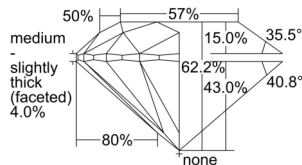

GIA®

FACSIMILE

GIA REPORT

7506256296

Verify this report at GIA.edu

GIA NATURAL DIAMOND DOSSIER®

August 22, 2024
GIA Report Number 7506256296
Shape and Cutting Style ..... Round Brilliant
Measurements ..... 4.25 - 4.29 x 2.66 mm

GRADING RESULTS

Carat Weight ..... 0.30 carat
Color Grade ..... F
Clarity Grade S11
Cut Grade ..... Excellent

ADDITIONAL GRADING INFORMATION

Polish ..... Excellent
Symmetry ..... Excellent
Fluorescence ..... None
Clarity Characteristics ..... Cloud
Inscription(s): GIA 7506256296

PROPORTIONS

Profile to actual proportions

GRADING SCALES

GIA COLOR SCALE

COLORLESS	D
	E
	F
	G
	H
	I
	J
NEAR COLORLESS	K
	L
Faint	M
	N
	O
	P
Very Light	Q
	R
	S
	T
	U
	V
Light	W
	X
	Y
	Z

GIA CLARITY SCALE

FLAWLESS	VERY VERY SLIGHTLY INCLUDED	VVS₁	EXCELLENT	
				VVS₂
INTERNALLY FLAWLESS	VERY SLIGHTLY INCLUDED	VS₁	VERY GOOD	
		VS₂		
SLIGHTLY INCLUDED	INCLUDED	SI₁	GOOD	
		SI₂		
I₁	I₂	I₃	FAIR	
I₂	I₃	I₃	POOR	

GIA CUT SCALE

EXCELLENT
VERY GOOD
GOOD
FAIR
POOR