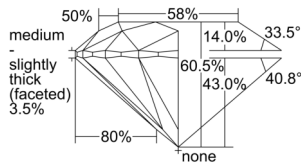

GIA®

FACSIMILE

GIA REPORT 7506257678

Verify this report at GIA.edu

GIA NATURAL DIAMOND DOSSIER®

August 22, 2024
GIA Report Number 7506257678
Shape and Cutting Style ..... Round Brilliant
Measurements ..... 4.47 - 4.50 x 2.71 mm

GRADING RESULTS

Carat Weight ..... 0.33 carat
Color Grade ..... G
Clarity Grade VS2
Cut Grade ..... Excellent

ADDITIONAL GRADING INFORMATION

Polish ..... Excellent
Symmetry ..... Excellent
Fluorescence ..... None
Clarity Characteristics ..... Cloud, Crystal
Inscription(s): GIA 7506257678

PROPORTIONS

GRADING SCALES

GIA COLOR SCALE

COLOURESS	D
	E
	F
	G
	H
	I
	J
NEAR COLOURESS	K
	L
FANIT	M
	N
	O
	P
VERY LIGHT	Q
	R
	S
	T
	U
	V
	W
	X
	Y
LIGHT	Z

GIA CLARITY SCALE

FLAWLESS	VERY VERY SLIGHTLY INCLUDED	VS₁	VS₂	VS₁	SI₁	SI₂	I₁	I₂	I₃	
										FLAWLESS
INTERNALLY FLAWLESS	VERY SLIGHTLY INCLUDED									

GIA CUT SCALE

EXCELLENT
VERY GOOD
GOOD
FAIR
POOR