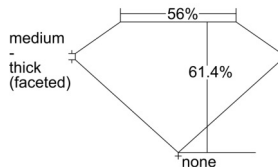

GIA®

FACSIMILE

GIA REPORT 7506257923

Verify this report at GIA.edu

GIA NATURAL DIAMOND DOSSIER®

August 26, 2024
GIA Report Number 7506257923
Shape and Cutting Style ..... Marquise Brilliant
Measurements ..... 8.96 x 4.26 x 2.62 mm

GRADING RESULTS

Carat Weight ..... 0.55 carat
Color Grade ..... D
Clarity Grade VVS2

ADDITIONAL GRADING INFORMATION

Polish ..... Excellent
Symmetry ..... Good
Fluorescence ..... None
Clarity Characteristics..... Needle, Pinpoint
Inscription(s): GIA 7506257923

PROPORTIONS

Profile not to actual proportions

GRADING SCALES

GIA COLOR SCALE		GIA CLARITY SCALE			
COLORLESS	D	VERY VERY SLIGHTLY INCLUDED	FLAWLESS		
	E		INTERNALLY FLAWLESS		
	F	VERY SLIGHTLY INCLUDED	VVS₁		
	G		VVS₂		
	H		VS₁		
	NEAR COLORLESS	I	SLIGHTLY INCLUDED	VS₂	
		J		SI₁	
		FAINT	K	INCLUDED	SI₂
			L		I₁
			M		I₂
VERT LIGHT			N	INCLUDED	I₃
			O		
			P		
	Q				
LIGHT	R				
	S				
	T				
	U				
	V				
	Z