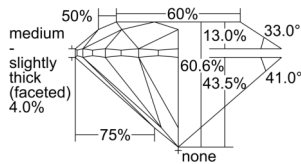

GIA®

FACSIMILE

GIA REPORT 7506264626

Verify this report at GIA.edu

GIA NATURAL DIAMOND DOSSIER®

August 23, 2024
GIA Report Number 7506264626
Shape and Cutting Style ..... Round Brilliant
Measurements ..... 5.11 - 5.13 x 3.10 mm

GRADING RESULTS

Carat Weight ..... 0.50 carat
Color Grade ..... G
Clarity Grade S11
Cut Grade ..... Excellent

ADDITIONAL GRADING INFORMATION

Polish ..... Excellent
Symmetry ..... Excellent
Fluorescence ..... None
Clarity Characteristics ..... Crystal, Cloud
Inscription(s): GIA 7506264626

PROPORTIONS

Profile to actual proportions

GRADING SCALES

GIA COLOR SCALE	GIA CLARITY SCALE	GIA CUT SCALE	
D	FLAWLESS	EXCELLENT	
E	INTERNALLY FLAWLESS		
F		VVS₁	VERY GOOD
G	VVS₂		
H	VS₁	GOOD	
I	VS₂		
J	S1₁	FAIR	
K	S1₂		
L	I₁	POOR	
M	I₂		
N	I₃		
O			
P			
Q			
R			
S			
T			
U			
V			
W			
X			
Y			
Z