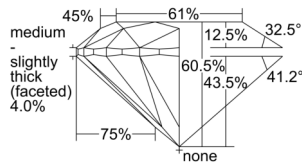

GIA®

FACSIMILE

GIA REPORT 7506265753

Verify this report at GIA.edu

GIA NATURAL DIAMOND DOSSIER®

August 29, 2024
GIA Report Number 7506265753
Shape and Cutting Style ..... Round Brilliant
Measurements ..... 4.86 - 4.88 x 2.94 mm

GRADING RESULTS

Carat Weight ..... 0.43 carat
Color Grade ..... G
Clarity Grade VS1
Cut Grade ..... Excellent

ADDITIONAL GRADING INFORMATION

Polish ..... Excellent
Symmetry ..... Excellent
Fluorescence ..... None
Clarity Characteristics..... Crystal, Needle, Pinpoint
Inscription(s): GIA 7506265753

PROPORTIONS

Profile to actual proportions

GRADING SCALES

GIA COLOR SCALE	GIA CLARITY SCALE	GIA CUT SCALE	
D	FLAWLESS	EXCELLENT	
E	INTERNALLY FLAWLESS		
F		VVS₁	VERY GOOD
G	VVS₂		
H	VS₁	GOOD	
I	VS₂		
J	SI₁	FAIR	
K	SI₂		
L	I₁	POOR	
M	I₂		
N	I₃		
O			
P			
Q			
R			
S			
T			
U			
V			
W			
X			
Y			
Z