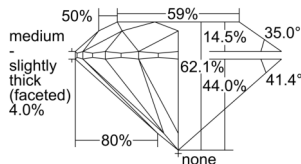

GIA®

FACSIMILE

GIA NATURAL DIAMOND DOSSIER®

August 28, 2024
GIA Report Number 7506268543
Shape and Cutting Style ..... Round Brilliant
Measurements ..... 4.30 - 4.32 x 2.68 mm

GRADING RESULTS

Carat Weight ..... 0.30 carat
Color Grade ..... F
Clarity Grade VS2
Cut Grade ..... Excellent

ADDITIONAL GRADING INFORMATION

Polish ..... Excellent
Symmetry ..... Excellent
Fluorescence ..... None
Clarity Characteristics..... Crystal, Feather, Cloud
Inscription(s): GIA 7506268543

GIA REPORT 7506268543

Verify this report at GIA.edu

PROPORTIONS

Profile to actual proportions

GRADING SCALES

GIA COLOR SCALE	GIA CLARITY SCALE	GIA CUT SCALE	
D	FLAWLESS	EXCELLENT	
E	INTERNALLY FLAWLESS		
F		VVS₁	VERY GOOD
G	VVS₂		
H	VS₁	GOOD	
I	VS₂		
J	SI₁	FAIR	
K	SI₂		
L	I₁	POOR	
M	I₂		
N	I₃		
O			
P			
Q			
R			
S			
T			
U			
V			
W			
X			
Y			
Z