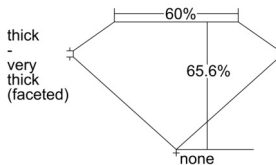

GIA®

FACSIMILE

GIA REPORT

7506269429

Verify this report at GIA.edu

GIA NATURAL DIAMOND DOSSIER®

August 29, 2024
GIA Report Number 7506269429
Shape and Cutting Style ..... Marquise Brilliant
Measurements ..... 7.76 x 4.08 x 2.68 mm

GRADING RESULTS

Carat Weight ..... 0.50 carat
Color Grade ..... D
Clarity Grade VS1

ADDITIONAL GRADING INFORMATION

Polish ..... Very Good
Symmetry ..... Very Good
Fluorescence ..... Faint
Clarity Characteristics..... Crystal, Pinpoint
Inscription(s): GIA 7506269429

PROPORTIONS

Profile not to actual proportions

GRADING SCALES

GIA COLOR SCALE		GIA CLARITY SCALE			
COLORLESS	D	VERY VERY SLIGHTLY INCLUDED	FLAWLESS		
	E		INTERNALLY FLAWLESS		
	F	VERY SLIGHTLY INCLUDED	VVS₁		
	G		VVS₂		
	H		VS₁		
	NEAR COLORLESS	I	SLIGHTLY INCLUDED	VS₂	
		J		SI₁	
		FAINT	K	INCLUDED	SI₂
			L		I₁
			M		I₂
VERT LIGHT	N		INCLUDED	I₃	
	O				
	P				
	Q				
	R				
	LIGHT	S			
		T			
U					
	V				
	W				
	X				
	Y				
	Z