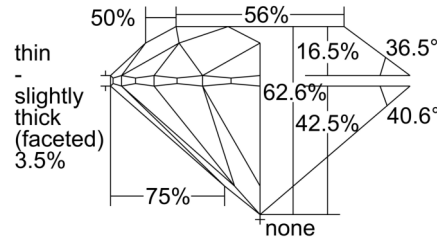

GIA NATURAL DIAMOND GRADING REPORT

 August 26, 2024
 GIA Report Number **7506270968**
 Shape and Cutting Style **Round Brilliant**
 Measurements **6.74 - 6.79 x 4.23 mm**
GRADING RESULTS

 Carat Weight **1.20 carat**
 Color Grade **H**
 Clarity Grade **SI2**
 Cut Grade **Excellent**
ADDITIONAL GRADING INFORMATION

 Polish **Excellent**
 Symmetry **Excellent**
 Fluorescence **None**
 Inscription(s): **GIA 7506270968**
Comments: Additional clouds, pinpoints and internal graining are not shown.

PROPORTIONS

Profile to actual proportions

CLARITY CHARACTERISTICS

KEY TO SYMBOLS*

- Crystal
- ∖ Needle
- ∩ Feather
- ∩ Indented Natural
- Knot
- ∧ Natural
- ⊙ Cloud

* Red symbols denote internal characteristics (inclusions). Green or black symbols denote external characteristics (blemishes). Diagram is an approximate representation of the diamond, and symbols shown indicate type, position, and approximate size of clarity characteristics. All clarity characteristics may not be shown. Details of finish are not shown.