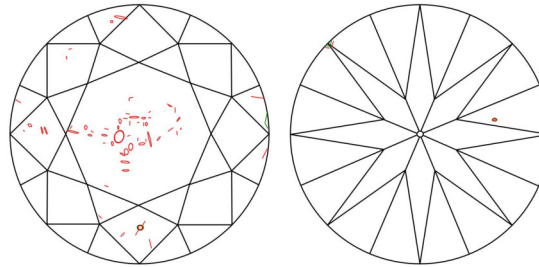

GIA NATURAL DIAMOND GRADING REPORT

 August 26, 2024
 GIA Report Number **7506270968**
 Shape and Cutting Style **Round Brilliant**
 Measurements **6.74 - 6.79 x 4.23 mm**
GRADING RESULTS

 Carat Weight **1.20 carat**
 Color Grade **H**
 Clarity Grade **SI2**
 Cut Grade **Excellent**
ADDITIONAL GRADING INFORMATION

 Polish **Excellent**
 Symmetry **Excellent**
 Fluorescence **None**
 Inscription(s): **GIA 7506270968**
Comments: Additional clouds, pinpoints and internal graining are not shown.

PROPORTIONS

Profile to actual proportions

CLARITY CHARACTERISTICS

KEY TO SYMBOLS*

- Crystal
- ∖ Needle
- ∩ Feather
- ∩ Indented Natural
- Knot
- ∧ Natural
- ⊙ Cloud

* Red symbols denote internal characteristics (inclusions). Green or black symbols denote external characteristics (blemishes). Diagram is an approximate representation of the diamond, and symbols shown indicate type, position, and approximate size of clarity characteristics. All clarity characteristics may not be shown. Details of finish are not shown.