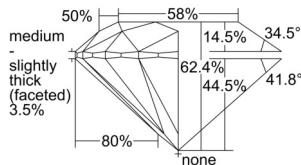

GIA®

FACSIMILE

GIA NATURAL DIAMOND DOSSIER®

August 26, 2024
GIA Report Number 7506271741
Shape and Cutting Style ..... Round Brilliant
Measurements ..... 4.73 - 4.75 x 2.95 mm

GRADING RESULTS

Carat Weight ..... 0.40 carat
Color Grade ..... G
Clarity Grade VS1
Cut Grade ..... Excellent

ADDITIONAL GRADING INFORMATION

Polish ..... Excellent
Symmetry ..... Excellent
Fluorescence ..... None
Clarity Characteristics..... Crystal, Cloud, Feather, Pinpoint
Inspection(s): GIA 7506271741

GIA REPORT 7506271741

Verify this report at GIA.edu

PROPORTIONS

Profile to actual proportions

GRADING SCALES

GIA COLOR SCALE	GIA CLARITY SCALE	GIA CUT SCALE	
D	FLAWLESS	EXCELLENT	
E	INTERNALLY FLAWLESS		
F		VVS₁	VERY GOOD
G	VVS₂		
H	VS₁	GOOD	
I	VS₂		
J	SI₁	FAIR	
K	SI₂		
L	I₁	POOR	
M	I₂		
N	I₃		
O			
P			
Q			
R			
S			
T			
U			
V			
W			
X			
Y			
Z