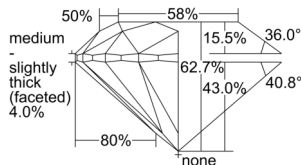

GIA®

FACSIMILE

GIA REPORT 7506272041

Verify this report at GIA.edu

GIA NATURAL DIAMOND DOSSIER®

August 26, 2024
GIA Report Number 7506272041
Shape and Cutting Style ..... Round Brilliant
Measurements ..... 5.03 - 5.07 x 3.17 mm

GRADING RESULTS

Carat Weight ..... 0.51 carat
Color Grade ..... H
Clarity Grade VS1
Cut Grade ..... Excellent

ADDITIONAL GRADING INFORMATION

Polish ..... Excellent
Symmetry ..... Excellent
Fluorescence ..... None
Clarity Characteristics ..... Crystal, Feather
Inscription(s): GIA 7506272041

PROPORTIONS

Profile to actual proportions

GRADING SCALES

GIA COLOR SCALE

COLOREDNESS	D
	E
	F
	G
	H
	I
	J
NEAR COLORLESS	K
	L
FAIN	M
	N
	O
	P
VERY LIGHT	Q
	R
	S
	T
	U
	V
LIGHT	W
	X
	Y
	Z

GIA CLARITY SCALE

VERY VERY SLIGHTLY INCLUDED	FLAWLESS
	INTERNALLY FLAWLESS
VERY SLIGHTLY INCLUDED	VVS₁
	VVS₂
SLIGHTLY INCLUDED	VS₁
	VS₂
INCLUDED	SI₁
	SI₂
	I₁
	I₂
	I₃

GIA CUT SCALE

EXCELLENT
VERY GOOD
GOOD
FAIR
POOR