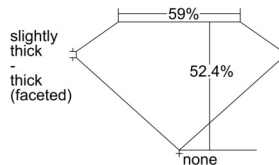

GIA®

FACSIMILE

GIA REPORT

7506272331

Verify this report at GIA.edu

GIA NATURAL DIAMOND DOSSIER®

August 27, 2024
GIA Report Number 7506272331
Shape and Cutting Style ..... Oval Brilliant
Measurements ..... 7.81 x 5.43 x 2.84 mm

GRADING RESULTS

Carat Weight ..... 0.80 carat
Color Grade ..... G
Clarity Grade VS1

ADDITIONAL GRADING INFORMATION

Polish ..... Excellent
Symmetry ..... Excellent
Fluorescence ..... Faint
Clarity Characteristics..... Crystal, Feather, Needle, Pinpoint
Inscription(s): GIA 7506272331

PROPORTIONS

Profile not to actual proportions

GRADING SCALES

GIA COLOR SCALE		GIA CLARITY SCALE	
COLORLESS	D	VERY VERY SLIGHTLY INCLUDED	FLAWLESS
	E		INTERNALLY FLAWLESS
	F		VVS₁
	G		VVS₂
	H		VS₁
	I		VS₂
	J		SI₁
	K		SI₂
	L		I₁
	M		I₂
NEAR COLORLESS	N	SLIGHTLY INCLUDED	I₃
	O		
	P		
	Q		
FAINT	R		
	S		
	T		
	U		
VERY LIGHT	V		
	W		
	X		
	Y		
LIGHT	Z