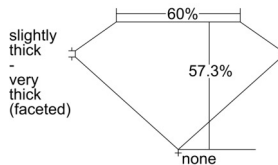

GIA®

FACSIMILE

GIA REPORT 7506273179

Verify this report at GIA.edu

GIA NATURAL DIAMOND DOSSIER®

August 28, 2024
GIA Report Number 7506273179
Shape and Cutting Style ..... Heart Brilliant
Measurements ..... 5.99 x 6.79 x 3.89 mm

GRADING RESULTS

Carat Weight ..... 0.92 carat
Color Grade ..... F
Clarity Grade VS2

ADDITIONAL GRADING INFORMATION

Polish ..... Excellent
Symmetry ..... Excellent
Fluorescence ..... Faint
Clarity Characteristics ..... Crystal
Inscription(s): GIA 7506273179

PROPORTIONS

Profile not to actual proportions

GRADING SCALES

GIA COLOR SCALE		GIA CLARITY SCALE	
COLORLESS	D	VERY VERY SLIGHTLY INCLUDED	FLAWLESS
	E		INTERNALLY FLAWLESS
	F		VVS₁
	G		VVS₂
	H		VS₁
	I		VS₂
	J		SI₁
	K		SI₂
	L		I₁
	M		I₂
NEAR COLORLESS	N	SLIGHTLY INCLUDED	I₃
	O		
	P		
	Q		
FAINT	R		
	S		
	T		
	U		
VERY LIGHT	V		
	W		
	X		
	Y		
LIGHT	Z