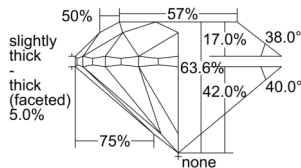

GIA®

FACSIMILE

GIA REPORT 7506273658

Verify this report at GIA.edu

GIA NATURAL DIAMOND DOSSIER®

August 28, 2024
GIA Report Number 7506273658
Shape and Cutting Style ..... Round Brilliant
Measurements ..... 4.97 - 4.99 x 3.17 mm

GRADING RESULTS

Carat Weight ..... 0.50 carat
Color Grade I
Clarity Grade VS2
Cut Grade ..... Very Good

ADDITIONAL GRADING INFORMATION

Polish ..... Very Good
Symmetry ..... Very Good
Fluorescence ..... Faint
Clarity Characteristics ..... Crystal, Cloud
Inscription(s): GIA 7506273658

PROPORTIONS

GRADING SCALES

GIA COLOR SCALE

COLOURLESS	D
	E
	F
	G
	H
	I
	J
NEAR COLOURLESS	K
	L
FAIN	M
	N
	O
	P
VERY LIGHT	Q
	R
	S
	T
	U
	V
	W
	X
	Y
LIGHT	Z

GIA CLARITY SCALE

FLAWLESS	VERY VERY SLIGHTLY INCLUDED	I₁	
			I₂
INTERNALLY FLAWLESS	VERY SLIGHTLY INCLUDED	SI₁	
			SI₂
VVS₁	VERY SLIGHTLY INCLUDED	VS₁	
			VS₂
VVS₂	VERY SLIGHTLY INCLUDED	VS₁	
			VS₂
VVS₁	VERY SLIGHTLY INCLUDED	SI₁	
			SI₂
VVS₂	VERY SLIGHTLY INCLUDED	I₁	
			I₂
VVS₁	VERY SLIGHTLY INCLUDED	I₂	
			I₃

GIA CUT SCALE

EXCELLENT	VERY VERY SLIGHTLY INCLUDED	I₁	
			I₂
VERY GOOD	VERY SLIGHTLY INCLUDED	VS₁	
			VS₂
GOOD	VERY SLIGHTLY INCLUDED	SI₁	
			SI₂
FAIR	VERY SLIGHTLY INCLUDED	I₁	
			I₂
POOR	VERY SLIGHTLY INCLUDED	I₂	
			I₃