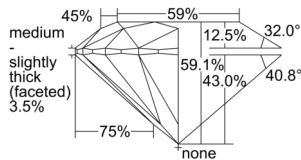

GIA®

FACSIMILE

GIA NATURAL DIAMOND DOSSIER®

August 28, 2024
GIA Report Number 7506273749
Shape and Cutting Style ..... Round Brilliant
Measurements ..... 5.88 - 5.93 x 3.49 mm

GRADING RESULTS

Carat Weight ..... 0.74 carat
Color Grade ..... E
Clarity Grade S11
Cut Grade ..... Excellent

ADDITIONAL GRADING INFORMATION

Polish ..... Excellent
Symmetry ..... Excellent
Fluorescence ..... Medium Blue
Clarity Characteristics..... Crystal, Cloud, Feather
Inscription(s): GIA 7506273749

GIA REPORT 7506273749

Verify this report at GIA.edu

PROPORTIONS

Profile to actual proportions

GRADING SCALES

GIA COLOR SCALE	GIA CLARITY SCALE	GIA CUT SCALE	
D	FLAWLESS	EXCELLENT	
E	INTERNALLY FLAWLESS		
F		VVS₁	VERY GOOD
G	VVS₂		
H	VS₁	GOOD	
I	VS₂		
J	S1₁	FAIR	
K	S1₂		
L	I₁	POOR	
M	I₂		
N	I₃		
O			
P			
Q			
R			
S			
T			
U			
V			
W			
X			
Y			
Z