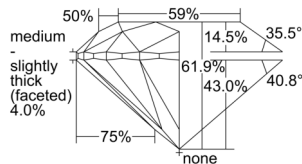

GIA®

FACSIMILE

GIA REPORT

7506275461

Verify this report at GIA.edu

GIA NATURAL DIAMOND DOSSIER®

August 28, 2024
GIA Report Number 7506275461
Shape and Cutting Style ..... Round Brilliant
Measurements ..... 5.66 - 5.71 x 3.52 mm

GRADING RESULTS

Carat Weight ..... 0.71 carat
Color Grade ..... E
Clarity Grade VS1
Cut Grade ..... Excellent

ADDITIONAL GRADING INFORMATION

Polish ..... Excellent
Symmetry ..... Excellent
Fluorescence ..... None
Clarity Characteristics ..... Cloud, Pinpoint
Inscription(s): GIA 7506275461

PROPORTIONS

Profile to actual proportions

GRADING SCALES

GIA COLOR SCALE

COLORESS	D
	E
	F
	G
	H
	I
	J
NEAR COLORESS	K
	L
FAIN	M
	N
	O
	P
	Q
VERY LIGHT	R
	S
	T
	U
	V
	W
	X
	Y
LIGHT	Z

GIA CLARITY SCALE

VERY VERY SLIGHTLY INCLUDED	FLAWLESS
	INTERNALLY FLAWLESS
VERY SLIGHTLY INCLUDED	VVS₁
	VVS₂
SLIGHTLY INCLUDED	VS₁
	VS₂
INCLUDED	SI₁
	SI₂
	I₁
	I₂
	I₃

GIA CUT SCALE

EXCELLENT
VERY GOOD
GOOD
FAIR
POOR