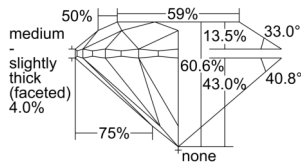

GIA®

FACSIMILE

GIA REPORT 7506275885

Verify this report at GIA.edu

GIA NATURAL DIAMOND DOSSIER®

August 28, 2024
GIA Report Number 7506275885
Shape and Cutting Style ..... Round Brilliant
Measurements ..... 5.07 - 5.11 x 3.08 mm

GRADING RESULTS

Carat Weight ..... 0.50 carat
Color Grade ..... F
Clarity Grade VS1
Cut Grade ..... Excellent

ADDITIONAL GRADING INFORMATION

Polish ..... Excellent
Symmetry ..... Excellent
Fluorescence ..... None
Clarity Characteristics ..... Feather, Pinpoint
Inscription(s): GIA 7506275885

PROPORTIONS

Profile to actual proportions

GRADING SCALES

GIA COLOR SCALE	GIA CLARITY SCALE	GIA CUT SCALE	
D	FLAWLESS	EXCELLENT	
E	INTERNALLY FLAWLESS		
F		VVS₁	VERY GOOD
G	VVS₂		
H	VS₁	GOOD	
I	VS₂		
J	SI₁	FAIR	
K	SI₂		
L	I₁	POOR	
M			
N			
O	I₂		
P			
Q			
R	I₃		
S			
T			
U			
V			
W			
X			
Y			
Z