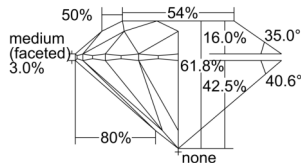

GIA®

FACSIMILE

GIA REPORT 7506277350

Verify this report at GIA.edu

GIA NATURAL DIAMOND DOSSIER®

August 26, 2024
GIA Report Number 7506277350
Shape and Cutting Style ..... Round Brilliant
Measurements ..... 4.52 - 4.55 x 2.80 mm

GRADING RESULTS

Carat Weight ..... 0.35 carat
Color Grade I
Clarity Grade VS1
Cut Grade ..... Excellent

ADDITIONAL GRADING INFORMATION

Polish ..... Excellent
Symmetry ..... Excellent
Fluorescence ..... None
Clarity Characteristics..... Feather, Needle, Pinpoint
Inscription(s): GIA 7506277350

PROPORTIONS

Profile to actual proportions

GRADING SCALES

GIA COLOR SCALE	GIA CLARITY SCALE	GIA CUT SCALE	
D	FLAWLESS	EXCELLENT	
E	INTERNALLY FLAWLESS		
F		VVS₁	VERY GOOD
G	VVS₂		
H	VS₁	GOOD	
I	VS₂		
J	SI₁	FAIR	
K	SI₂		
L	I₁	POOR	
M			
N			
O	I₂		
P			
Q	I₃		
R			
S			
T			
U			
V			
W			
X			
Y			
Z