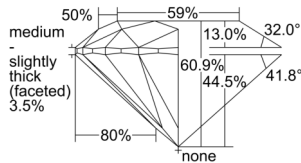

GIA®

FACSIMILE

GIA NATURAL DIAMOND DOSSIER®

August 26, 2024
GIA Report Number 7506277924
Shape and Cutting Style ..... Round Brilliant
Measurements ..... 4.83 - 4.86 x 2.95 mm

GRADING RESULTS

Carat Weight ..... 0.42 carat
Color Grade ..... E
Clarity Grade VVS1
Cut Grade ..... Excellent

ADDITIONAL GRADING INFORMATION

Polish ..... Excellent
Symmetry ..... Excellent
Fluorescence ..... None
Clarity Characteristics ..... Pinpoint
Inscription(s): GIA 7506277924

GIA REPORT 7506277924

Verify this report at GIA.edu

PROPORTIONS

Profile to actual proportions

GRADING SCALES

GIA COLOR SCALE	GIA CLARITY SCALE	GIA CUT SCALE	
D	FLAWLESS	EXCELLENT	
E	INTERNALLY FLAWLESS		
F		VVS₁	VERY GOOD
G	VVS₂		
H	VS₁	GOOD	
I	VS₂		
J	SI₁	FAIR	
K	SI₂		
L	I₁	POOR	
M	I₂		
N	I₃		
O			
P			
Q			
R			
S			
T			
U			
V			
W			
X			
Y			
Z