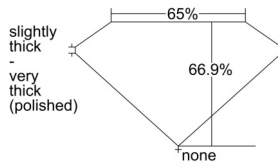

GIA®

FACSIMILE

GIA REPORT

7506278581

Verify this report at GIA.edu

GIA NATURAL DIAMOND DOSSIER®

August 26, 2024
GIA Report Number 7506278581
Shape and Cutting Style ..... Emerald Cut
Measurements ..... 5.69 x 3.68 x 2.46 mm

GRADING RESULTS

Carat Weight ..... 0.50 carat
Color Grade ..... D
Clarity Grade SI1

ADDITIONAL GRADING INFORMATION

Polish ..... Excellent
Symmetry ..... Very Good
Fluorescence ..... None
Clarity Characteristics ..... Crystal
Inscription(s): GIA 7506278581

PROPORTIONS

Profile not to actual proportions

GRADING SCALES

GIA COLOR SCALE		GIA CLARITY SCALE			
COLORLESS	D	VERY VERY SLIGHTLY INCLUDED	FLAWLESS		
	E		INTERNALLY FLAWLESS		
	F	VERY SLIGHTLY INCLUDED	VVS₁		
	G		VVS₂		
	H		VS₁		
	NEAR COLORLESS	I	SLIGHTLY INCLUDED	VS₂	
		J		SI₁	
		FAINT	K	INCLUDED	SI₂
			L		I₁
			M		I₂
VERT LIGHT	N	LIGHT	I₃		
	O				
	P				
	Q				
	R