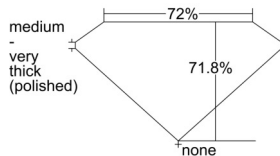

GIA®

FACSIMILE

GIA REPORT 7506278806

Verify this report at GIA.edu

GIA NATURAL DIAMOND DOSSIER®

August 26, 2024
GIA Report Number 7506278806
Shape and Cutting Style ..... Square Modified Brilliant
Measurements ..... 4.10 x 4.03 x 2.89 mm

GRADING RESULTS

Carat Weight ..... 0.40 carat
Color Grade ..... F
Clarity Grade VVS1

ADDITIONAL GRADING INFORMATION

Polish ..... Excellent
Symmetry ..... Very Good
Fluorescence ..... None
Clarity Characteristics..... Pinpoint, Feather
Inscription(s): GIA 7506278806

PROPORTIONS

Profile not to actual proportions

GRADING SCALES

GIA COLOR SCALE		GIA CLARITY SCALE			
COLORLESS	D	VERY VERY SLIGHTLY INCLUDED	FLAWLESS		
	E		INTERNALLY FLAWLESS		
	F	VERY SLIGHTLY INCLUDED	VVS₁		
	G		VVS₂		
	H		VS₁		
	NEAR COLORLESS	I	SLIGHTLY INCLUDED	VS₂	
		J		SI₁	
		FAINT	K	INCLUDED	SI₂
			L		I₁
			M		I₂
VERY LIGHT			N	INCLUDED	I₃
			O		
			P		
	Q				
LIGHT	R				
	S				
	T				
	U				
	V				
	Z