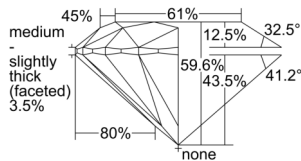

GIA®

FACSIMILE

GIA REPORT 7506280640

Verify this report at GIA.edu

GIA NATURAL DIAMOND DOSSIER®

August 28, 2024
GIA Report Number 7506280640
Shape and Cutting Style ..... Round Brilliant
Measurements ..... 4.37 - 4.40 x 2.61 mm

GRADING RESULTS

Carat Weight ..... 0.30 carat
Color Grade ..... F
Clarity Grade S11
Cut Grade ..... Excellent

ADDITIONAL GRADING INFORMATION

Polish ..... Excellent
Symmetry ..... Excellent
Fluorescence ..... None
Clarity Characteristics..... Crystal, Cloud, Feather
Inscription(s): GIA 7506280640

PROPORTIONS

Profile to actual proportions