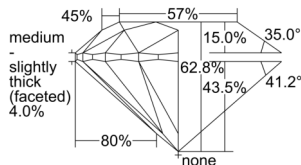

GIA®

FACSIMILE

GIA REPORT 7506280876

Verify this report at GIA.edu

GIA NATURAL DIAMOND DOSSIER®

August 28, 2024
GIA Report Number 7506280876
Shape and Cutting Style ..... Round Brilliant
Measurements ..... 4.90 - 4.94 x 3.09 mm

GRADING RESULTS

Carat Weight ..... 0.46 carat
Color Grade ..... D
Clarity Grade VS2
Cut Grade ..... Excellent

ADDITIONAL GRADING INFORMATION

Polish ..... Excellent
Symmetry ..... Excellent
Fluorescence ..... Faint
Clarity Characteristics..... Crystal, Cavity
Inscription(s): GIA 7506280876

PROPORTIONS

Profile to actual proportions

GRADING SCALES

GIA COLOR SCALE	GIA CLARITY SCALE	GIA CUT SCALE	
D	FLAWLESS	EXCELLENT	
E	INTERNALLY FLAWLESS		
F		VVS₁	VERY GOOD
G	VVS₂		
H	VS₁	GOOD	
I	VS₂		
J	SI₁	FAIR	
K	SI₂		
L	I₁	POOR	
M	I₂		
N	I₃		
O			
P			
Q			
R			
S			
T			
U			
V			
W			
X			
Y			
Z