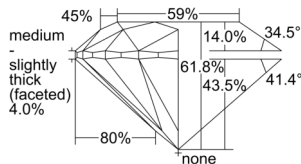

GIA®

FACSIMILE

GIA REPORT 7506281463

Verify this report at GIA.edu

GIA NATURAL DIAMOND DOSSIER®

August 28, 2024
GIA Report Number 7506281463
Shape and Cutting Style ..... Round Brilliant
Measurements ..... 5.43 - 5.45 x 3.36 mm

GRADING RESULTS

Carat Weight ..... 0.61 carat
Color Grade ..... E
Clarity Grade S11
Cut Grade ..... Excellent

ADDITIONAL GRADING INFORMATION

Polish ..... Excellent
Symmetry ..... Excellent
Fluorescence ..... None
Clarity Characteristics ..... Cloud
Inscription(s): GIA 7506281463

PROPORTIONS

Profile to actual proportions

GRADING SCALES

GIA COLOR SCALE	GIA CLARITY SCALE	GIA CUT SCALE	
D	FLAWLESS	EXCELLENT	
E	INTERNALLY FLAWLESS		
F		VVS₁	VERY GOOD
G	VVS₂		
H	VS₁	GOOD	
I	VS₂		
J	S1₁	FAIR	
K	S1₂		
L	I₁	POOR	
M	I₂		
N	I₃		
O			
P			
Q			
R			
S			
T			
U			
V			
W			
X			
Y			
Z