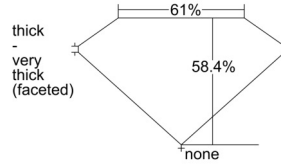

GIA®

FACSIMILE

GIA REPORT

7506286107

Verify this report at GIA.edu

GIA NATURAL DIAMOND DOSSIER®

August 27, 2024
GIA Report Number 7506286107
Shape and Cutting Style ..... Heart Brilliant
Measurements ..... 4.74 x 5.24 x 3.06 mm

GRADING RESULTS

Carat Weight ..... 0.45 carat
Color Grade ..... F
Clarity Grade VVS1

ADDITIONAL GRADING INFORMATION

Polish ..... Excellent
Symmetry ..... Very Good
Fluorescence ..... Medium Blue
Clarity Characteristics ..... Pinpoint
Inscription(s): GIA 7506286107

PROPORTIONS

Profile not to actual proportions

GRADING SCALES

GIA COLOR SCALE		GIA CLARITY SCALE			
COLORLESS	D	VERY VERY SLIGHTLY INCLUDED	FLAWLESS		
	E		INTERNALLY FLAWLESS		
	F		VVS₁		
	NEAR COLORLESS	G	VERY SLIGHTLY INCLUDED	VVS₂	
		H		VS₁	
		FAINT	I	SLIGHTLY INCLUDED	VS₂
			J		SI₁
			K		SI₂
	LIGHT	L	INCLUDED	I₁	
		M		I₂	
N		I₃			
VERT LIGHT		O			
		P			
		Q			
		R			
		S			
LIGHT	T				
	U				
	V				
	W				
	X				
	Y				
	Z