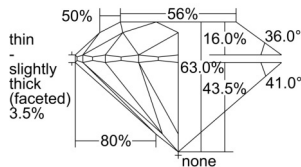

GIA®

FACSIMILE

GIA REPORT

7506286807

Verify this report at GIA.edu

GIA NATURAL DIAMOND DOSSIER®

August 27, 2024
GIA Report Number 7506286807
Shape and Cutting Style ..... Round Brilliant
Measurements ..... 4.26 - 4.29 x 2.70 mm

GRADING RESULTS

Carat Weight ..... 0.30 carat
Color Grade ..... F
Clarity Grade S11
Cut Grade ..... Excellent

ADDITIONAL GRADING INFORMATION

Polish ..... Excellent
Symmetry ..... Excellent
Fluorescence ..... None
Clarity Characteristics..... Cloud, Crystal, Feather
Inscription(s): GIA 7506286807

PROPORTIONS

Profile to actual proportions