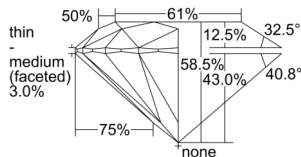

GIA®

FACSIMILE

GIA REPORT 7506296921

Verify this report at GIA.edu

GIA NATURAL DIAMOND DOSSIER®

August 29, 2024
GIA Report Number 7506296921
Shape and Cutting Style ..... Round Brilliant
Measurements ..... 4.39 - 4.40 x 2.57 mm

GRADING RESULTS

Carat Weight ..... 0.30 carat
Color Grade ..... F
Clarity Grade VS2
Cut Grade ..... Excellent

ADDITIONAL GRADING INFORMATION

Polish ..... Excellent
Symmetry ..... Excellent
Fluorescence ..... None
Clarity Characteristics ..... Cloud
Inscription(s): GIA 7506296921

PROPORTIONS

Profile to actual proportions

GRADING SCALES

GIA COLOR SCALE	GIA CLARITY SCALE	GIA CUT SCALE	
D	FLAWLESS	EXCELLENT	
E	INTERNALLY FLAWLESS		
F		VVS₁	VERY GOOD
G	VVS₂		
H	VS₁	GOOD	
I	VS₂		
J	SI₁	FAIR	
K	SI₂		
L	I₁	POOR	
M	I₂		
N	I₃		
O			
P			
Q			
R			
S			
T			
U			
V			
W			
X			
Y			
Z