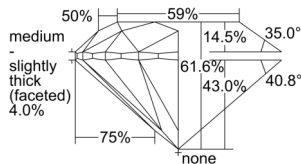

GIA®

FACSIMILE

GIA REPORT 7506298055

Verify this report at GIA.edu

GIA NATURAL DIAMOND DOSSIER®

August 28, 2024
GIA Report Number 7506298055
Shape and Cutting Style ..... Round Brilliant
Measurements ..... 5.27 - 5.31 x 3.26 mm

GRADING RESULTS

Carat Weight ..... 0.56 carat
Color Grade ..... H
Clarity Grade VS1
Cut Grade ..... Excellent

ADDITIONAL GRADING INFORMATION

Polish ..... Excellent
Symmetry ..... Excellent
Fluorescence ..... None
Clarity Characteristics..... Crystal, Cloud, Pinpoint, Needle
Inscription(s): GIA 7506298055

PROPORTIONS

Profile to actual proportions

GRADING SCALES

GIA COLOR SCALE	GIA CLARITY SCALE	GIA CUT SCALE	
D	FLAWLESS	EXCELLENT	
E	INTERNALLY FLAWLESS		
F		VVS₁	VERY GOOD
G	VVS₂		
H	VS₁	GOOD	
I	VS₂		
J	SI₁	FAIR	
K	SI₂		
L	I₁	POOR	
M			
N			
O	I₂		
P			
Q	I₃		
R			
S			
T			
U			
V			
W			
X			
Y			
Z