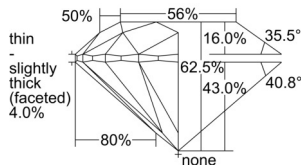

GIA®

FACSIMILE

GIA REPORT

7506304514

Verify this report at GIA.edu

GIA NATURAL DIAMOND DOSSIER®

August 28, 2024
GIA Report Number 7506304514
Shape and Cutting Style ..... Round Brilliant
Measurements ..... 4.48 - 4.51 x 2.81 mm

GRADING RESULTS

Carat Weight ..... 0.35 carat
Color Grade I
Clarity Grade VS1
Cut Grade ..... Excellent

ADDITIONAL GRADING INFORMATION

Polish ..... Excellent
Symmetry ..... Excellent
Fluorescence ..... None
Clarity Characteristics ..... Cavity, Cloud
Inscription(s): GIA 7506304514

PROPORTIONS

Profile to actual proportions

GRADING SCALES

GIA COLOR SCALE

COLOREDNESS	D
	E
	F
	G
	H
	I
	J
NEAR COLORLESS	K
	L
Faint	M
	N
	O
	P
Very Light	Q
	R
	S
	T
	U
	V
Light	W
	X
	Y
	Z

GIA CLARITY SCALE

VERY VERY SLIGHTLY INCLUDED	FLAWLESS
	INTERNALLY FLAWLESS
VERY SLIGHTLY INCLUDED	VVS₁
	VVS₂
SLIGHTLY INCLUDED	VS₁
	VS₂
INCLUDED	SI₁
	SI₂
	I₁
	I₂
	I₃

GIA CUT SCALE

EXCELLENT
VERY GOOD
GOOD
FAIR
POOR