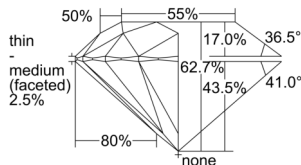

GIA®

FACSIMILE

GIA REPORT 7506305081

Verify this report at GIA.edu

GIA NATURAL DIAMOND DOSSIER®

August 28, 2024
GIA Report Number 7506305081
Shape and Cutting Style ..... Round Brilliant
Measurements ..... 4.31 - 4.34 x 2.71 mm

GRADING RESULTS

Carat Weight ..... 0.30 carat
Color Grade L
Clarity Grade VS1
Cut Grade ..... Excellent

ADDITIONAL GRADING INFORMATION

Polish ..... Excellent
Symmetry ..... Excellent
Fluorescence ..... None
Clarity Characteristics ..... Cloud, Needle
Inscription(s): GIA 7506305081

PROPORTIONS

Profile to actual proportions

GRADING SCALES

GIA COLOR SCALE	GIA CLARITY SCALE	GIA CUT SCALE	
D	FLAWLESS	EXCELLENT	
E	INTERNALLY FLAWLESS		
F		VVS₁	VERY GOOD
G	VVS₂		
H	VS₁	GOOD	
I	VS₂		
J	SI₁	FAIR	
K	SI₂		
L	I₁	POOR	
M	I₂		
N	I₃		
O			
P			
Q			
R			
S			
T			
U			
V			
W			
X			
Y			
Z