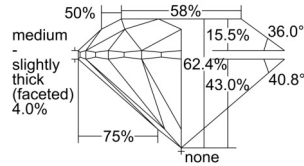

GIA®

FACSIMILE

GIA REPORT 7506307461

Verify this report at GIA.edu

GIA NATURAL DIAMOND DOSSIER®

August 29, 2024
GIA Report Number 7506307461
Shape and Cutting Style ..... Round Brilliant
Measurements ..... 5.35 - 5.39 x 3.35 mm

GRADING RESULTS

Carat Weight ..... 0.60 carat
Color Grade ..... H
Clarity Grade VS2
Cut Grade ..... Excellent

ADDITIONAL GRADING INFORMATION

Polish ..... Excellent
Symmetry ..... Excellent
Fluorescence ..... Faint
Clarity Characteristics ..... Crystal
Inscription(s): GIA 7506307461

PROPORTIONS

Profile to actual proportions

GRADING SCALES

GIA COLOR SCALE	GIA CLARITY SCALE	GIA CUT SCALE	
D	FLAWLESS	EXCELLENT	
E	INTERNALLY FLAWLESS		
F		VVS₁	VERY GOOD
G	VVS₂		
H	VS₁	GOOD	
I	VS₂		
J	SI₁	FAIR	
K	SI₂		
L	I₁	POOR	
M	I₂		
N	I₃		
O			
P			
Q			
R			
S			
T			
U			
V			
W			
X			
Y			
Z