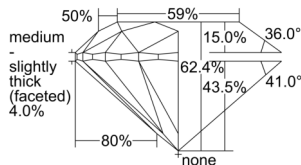

GIA®

FACSIMILE

GIA REPORT 7506307788

Verify this report at GIA.edu

GIA NATURAL DIAMOND DOSSIER®

August 30, 2024
GIA Report Number 7506307788
Shape and Cutting Style ..... Round Brilliant
Measurements ..... 5.66 - 5.69 x 3.54 mm

GRADING RESULTS

Carat Weight ..... 0.71 carat
Color Grade ..... D
Clarity Grade VS2
Cut Grade ..... Excellent

ADDITIONAL GRADING INFORMATION

Polish ..... Excellent
Symmetry ..... Excellent
Fluorescence ..... None
Clarity Characteristics ..... Crystal
Inscription(s): GIA 7506307788

PROPORTIONS

Profile to actual proportions

GRADING SCALES

GIA COLOR SCALE	GIA CLARITY SCALE	GIA CUT SCALE	
D	FLAWLESS	EXCELLENT	
E	INTERNALLY FLAWLESS		
F		VVS₁	VERY GOOD
G	VVS₂		
H	VS₁	GOOD	
I	VS₂		
J	SI₁	FAIR	
K	SI₂		
L	I₁	POOR	
M	I₂		
N	I₃		
O			
P			
Q			
R			
S			
T			
U			
V			
W			
X			
Y			
Z