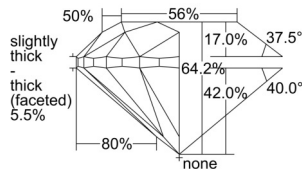

GIA®

FACSIMILE

GIA REPORT 7506310429

Verify this report at GIA.edu

GIA NATURAL DIAMOND DOSSIER®

September 02, 2024
GIA Report Number 7506310429
Shape and Cutting Style ..... Round Brilliant
Measurements ..... 6.00 - 6.04 x 3.86 mm

GRADING RESULTS

Carat Weight ..... 0.90 carat
Color Grade L
Clarity Grade S11
Cut Grade ..... Very Good

ADDITIONAL GRADING INFORMATION

Polish ..... Excellent
Symmetry ..... Very Good
Fluorescence ..... Medium Blue
Clarity Characteristics ..... Feather
Inscription(s): GIA 7506310429

PROPORTIONS

Profile to actual proportions