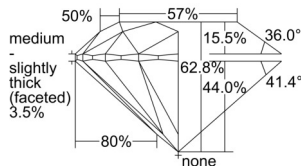

GIA®

FACSIMILE

GIA NATURAL DIAMOND DOSSIER®

August 30, 2024
GIA Report Number 7506316244
Shape and Cutting Style ..... Round Brilliant
Measurements ..... 5.05 - 5.08 x 3.18 mm

GRADING RESULTS

Carat Weight ..... 0.50 carat
Color Grade ..... E
Clarity Grade S11
Cut Grade ..... Excellent

ADDITIONAL GRADING INFORMATION

Polish ..... Excellent
Symmetry ..... Excellent
Fluorescence ..... None
Clarity Characteristics ..... Crystal, Feather
Inscription(s): GIA 7506316244

GIA REPORT 7506316244

Verify this report at GIA.edu

PROPORTIONS

Profile to actual proportions

GRADING SCALES

GIA COLOR SCALE	GIA CLARITY SCALE	GIA CUT SCALE	
D	FLAWLESS	EXCELLENT	
E	INTERNALLY FLAWLESS		
F		VVS₁	VERY GOOD
G	VVS₂		
H	VS₁	GOOD	
I	VS₂		
J	S1₁	FAIR	
K	S1₂		
L	I₁	POOR	
M	I₂		
N	I₃		
O			
P			
Q			
R			
S			
T			
U			
V			
W			
X			
Y			
Z