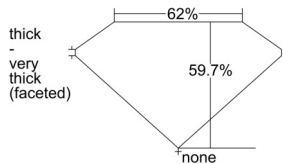

GIA®

FACSIMILE

GIA REPORT 7506320509

Verify this report at GIA.edu

GIA NATURAL DIAMOND DOSSIER®

September 02, 2024
GIA Report Number 7506320509
Shape and Cutting Style ..... Pear Brilliant
Measurements ..... 7.40 x 4.74 x 2.83 mm

GRADING RESULTS

Carat Weight ..... 0.60 carat
Color Grade ..... F
Clarity Grade VS1

ADDITIONAL GRADING INFORMATION

Polish ..... Excellent
Symmetry ..... Excellent
Fluorescence ..... None
Clarity Characteristics ..... Cloud, Feather, Pinpoint
Inscription(s): GIA 7506320509

PROPORTIONS

Profile not to actual proportions

GRADING SCALES

GIA COLOR SCALE		GIA CLARITY SCALE			
COLORLESS	D	VERY VERY SLIGHTLY INCLUDED	FLAWLESS		
	E		INTERNALLY FLAWLESS		
	F		VVS₁		
	NEAR COLORLESS	G	VVS₂		
		H	VERY SLIGHTLY INCLUDED	VS₁	
		I		VS₂	
		FAINT	J	SLIGHTLY INCLUDED	SI₁
			K		SI₂
	L		I₁		
	LIGHT		M	INCLUDED	I₂
N			I₃		
O					
P					
Q					
R					
S					
T					
U					
V					
W					
X					
Y					
Z