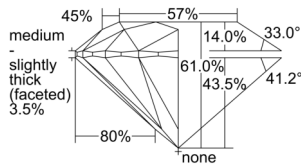

GIA®

FACSIMILE

GIA REPORT 7506322064

Verify this report at GIA.edu

GIA NATURAL DIAMOND DOSSIER®

August 30, 2024
GIA Report Number 7506322064
Shape and Cutting Style ..... Round Brilliant
Measurements ..... 4.36 - 4.38 x 2.67 mm

GRADING RESULTS

Carat Weight ..... 0.31 carat
Color Grade ..... E
Clarity Grade VS1
Cut Grade ..... Excellent

ADDITIONAL GRADING INFORMATION

Polish ..... Excellent
Symmetry ..... Excellent
Fluorescence ..... Faint
Clarity Characteristics ..... Feather, Pinpoint
Inscription(s): GIA 7506322064

PROPORTIONS

Profile to actual proportions

GRADING SCALES

GIA COLOR SCALE	GIA CLARITY SCALE	GIA CUT SCALE	
D	FLAWLESS	EXCELLENT	
E	INTERNALLY FLAWLESS		
F		VVS₁	VERY GOOD
G	VVS₂		
H	VS₁	GOOD	
I	VS₂		
J	SI₁	FAIR	
K	SI₂		
L	I₁	POOR	
M			
N			
O	I₂		
P			
Q	I₃		
R			
S			
T			
U			
V			
W			
X			
Y			
Z