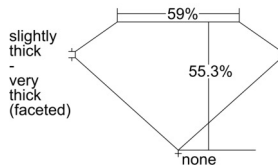

GIA®

FACSIMILE

GIA REPORT

7506325741

Verify this report at GIA.edu

GIA NATURAL DIAMOND DOSSIER®

September 03, 2024
GIA Report Number 7506325741
Shape and Cutting Style ..... Heart Brilliant
Measurements ..... 5.59 x 6.47 x 3.58 mm

GRADING RESULTS

Carat Weight ..... 0.74 carat
Color Grade ..... J
Clarity Grade VVS2

ADDITIONAL GRADING INFORMATION

Polish ..... Excellent
Symmetry ..... Excellent
Fluorescence ..... Medium Blue
Clarity Characteristics ..... Pinpoint
Inscription(s): GIA 7506325741

PROPORTIONS

Profile not to actual proportions

GRADING SCALES

GIA COLOR SCALE		GIA CLARITY SCALE	
COLORLESS	D	VERY VERY SLIGHTLY INCLUDED	FLAWLESS
	E		INTERNALLY FLAWLESS
	F		VVS₁
	G		VVS₂
	H		VS₁
	I		VS₂
	J		SI₁
	K		SI₂
	L		I₁
	M		I₂
NEAR COLORLESS	N	SLIGHTLY INCLUDED	I₃
	O		
	P		
	Q		
FAINT	R		
	S		
	T		
	U		
VERT LIGHT	V		
	W		
	X		
	Y		
LIGHT	Z