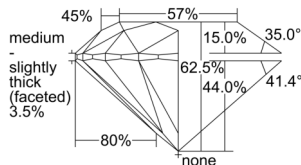

GIA®

FACSIMILE

GIA REPORT

7506328746

Verify this report at GIA.edu

GIA NATURAL DIAMOND DOSSIER®

September 03, 2024
GIA Report Number 7506328746
Shape and Cutting Style ..... Round Brilliant
Measurements ..... 4.75 - 4.78 x 2.98 mm

GRADING RESULTS

Carat Weight ..... 0.41 carat
Color Grade ..... H
Clarity Grade VVS1
Cut Grade ..... Excellent

ADDITIONAL GRADING INFORMATION

Polish ..... Excellent
Symmetry ..... Excellent
Fluorescence ..... Faint
Clarity Characteristics ..... Pinpoint
Inscription(s): GIA 7506328746

PROPORTIONS

Profile to actual proportions

GRADING SCALES

GIA COLOR SCALE

COLORLESS	D
	E
	F
	G
	H
	I
	J
NEAR COLORLESS	K
	L
	M
Faint	N
	O
	P
	Q
Very Light	R
	S
	T
	U
	V
	W
	X
	Y
Light	Z

GIA CLARITY SCALE

FLAWLESS	VERY VERY SLIGHTLY INCLUDED	VVS₁	
			VVS₂
INTERNALLY FLAWLESS	VERY SLIGHTLY INCLUDED	VS₁	
		VS₂	
SLIGHTLY INCLUDED	SLIGHTLY INCLUDED	SI₁	
		SI₂	
INCLUDED	INCLUDED	I₁	
		I₂	
		I₃	

GIA CUT SCALE

EXCELLENT
VERY GOOD
GOOD
FAIR
POOR