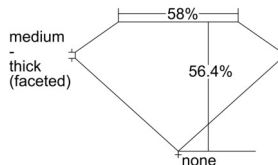

GIA®

FACSIMILE

GIA REPORT

7506329769

Verify this report at GIA.edu

GIA NATURAL DIAMOND DOSSIER®

September 02, 2024
GIA Report Number 7506329769
Shape and Cutting Style ..... Heart Brilliant
Measurements ..... 4.55 x 5.32 x 3.00 mm

GRADING RESULTS

Carat Weight ..... 0.43 carat
Color Grade ..... D
Clarity Grade VVS2

ADDITIONAL GRADING INFORMATION

Polish ..... Excellent
Symmetry ..... Excellent
Fluorescence ..... None
Clarity Characteristics ..... Pinpoint, Cloud
Inscription(s): GIA 7506329769

PROPORTIONS

Profile not to actual proportions

GRADING SCALES

GIA COLOR SCALE		GIA CLARITY SCALE			
COLORLESS	D	VERY VERY SLIGHTLY INCLUDED	FLAWLESS		
	E		INTERNALLY FLAWLESS		
	F		VVS₁		
	NEAR COLORLESS	G	VERY SLIGHTLY INCLUDED	VVS₂	
		H		VS₁	
		FAINT	I	SLIGHTLY INCLUDED	VS₂
			J		SI₁
	K		SI₂		
	LIGHT		L	INCLUDED	I₁
			M		I₂
N			I₃		
O					
P					
Q					
R