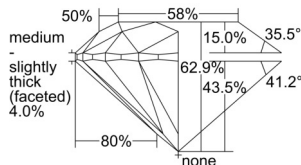

GIA®

FACSIMILE

GIA REPORT 7506332023

Verify this report at GIA.edu

GIA NATURAL DIAMOND DOSSIER®

September 02, 2024
GIA Report Number 7506332023
Shape and Cutting Style ..... Round Brilliant
Measurements ..... 4.70 - 4.72 x 2.96 mm

GRADING RESULTS

Carat Weight ..... 0.41 carat
Color Grade ..... H
Clarity Grade VS1
Cut Grade ..... Excellent

ADDITIONAL GRADING INFORMATION

Polish ..... Excellent
Symmetry ..... Excellent
Fluorescence ..... None
Clarity Characteristics ..... Cloud
Inscription(s): GIA 7506332023

PROPORTIONS

Profile to actual proportions

GRADING SCALES

GIA COLOR SCALE	GIA CLARITY SCALE	GIA CUT SCALE	
D	FLAWLESS	EXCELLENT	
E	INTERNALLY FLAWLESS		
F		VVS₁	VERY GOOD
G	VVS₂		
H	VS₁	GOOD	
I	VS₂		
J	SI₁	FAIR	
K	SI₂		
L	I₁	POOR	
M			
N			
O	I₂		
P			
Q	I₃		
R			
S			
T			
U			
V			
W			
X			
Y			
Z