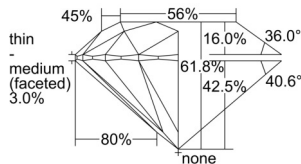

GIA®

FACSIMILE

GIA REPORT 7506332071

Verify this report at GIA.edu

GIA NATURAL DIAMOND DOSSIER®

September 04, 2024
GIA Report Number 7506332071
Shape and Cutting Style ..... Round Brilliant
Measurements ..... 4.43 - 4.47 x 2.75 mm

GRADING RESULTS

Carat Weight ..... 0.33 carat
Color Grade ..... H
Clarity Grade S11
Cut Grade ..... Excellent

ADDITIONAL GRADING INFORMATION

Polish ..... Excellent
Symmetry ..... Excellent
Fluorescence ..... Faint
Clarity Characteristics ..... Crystal, Feather
Inscription(s): GIA 7506332071

PROPORTIONS

Profile to actual proportions

GRADING SCALES

GIA COLOR SCALE	GIA CLARITY SCALE	GIA CUT SCALE	
COLOREDNESS D	FLAWLESS	EXCELLENT	
E	INTERNALLY FLAWLESS		
F		VVS₁	VERY GOOD
G	VVS₂		
H	VS₁	GOOD	
I	VS₂		
J	S1₁	FAIR	
K	S1₂		
L	I₁	POOR	
M	I₂		
N	I₃		
O			
P			
Q			
R			
S			
T			
U			
V			
W			
X			
Y			
Z