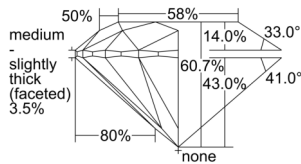

GIA®

FACSIMILE

GIA NATURAL DIAMOND DOSSIER®

September 03, 2024
GIA Report Number 7506332786
Shape and Cutting Style ..... Round Brilliant
Measurements ..... 4.40 - 4.43 x 2.68 mm

GRADING RESULTS

Carat Weight ..... 0.32 carat
Color Grade ..... E
Clarity Grade VS1
Cut Grade ..... Excellent

ADDITIONAL GRADING INFORMATION

Polish ..... Excellent
Symmetry ..... Excellent
Fluorescence ..... None
Clarity Characteristics ..... Cloud, Internal Graining
Inscription(s): GIA 7506332786

GIA REPORT 7506332786

Verify this report at GIA.edu

PROPORTIONS

Profile to actual proportions

GRADING SCALES

GIA COLOR SCALE	GIA CLARITY SCALE	GIA CUT SCALE	
D	FLAWLESS	EXCELLENT	
E	INTERNALLY FLAWLESS		
F		VVS₁	VERY GOOD
G	VVS₂		
H	VS₁	GOOD	
I	VS₂		
J	SI₁	FAIR	
K	SI₂		
L	I₁	POOR	
M			
N			
O	I₂		
P			
Q			
R	I₃		
S			
T			
U			
V			
W			
X			
Y			
Z